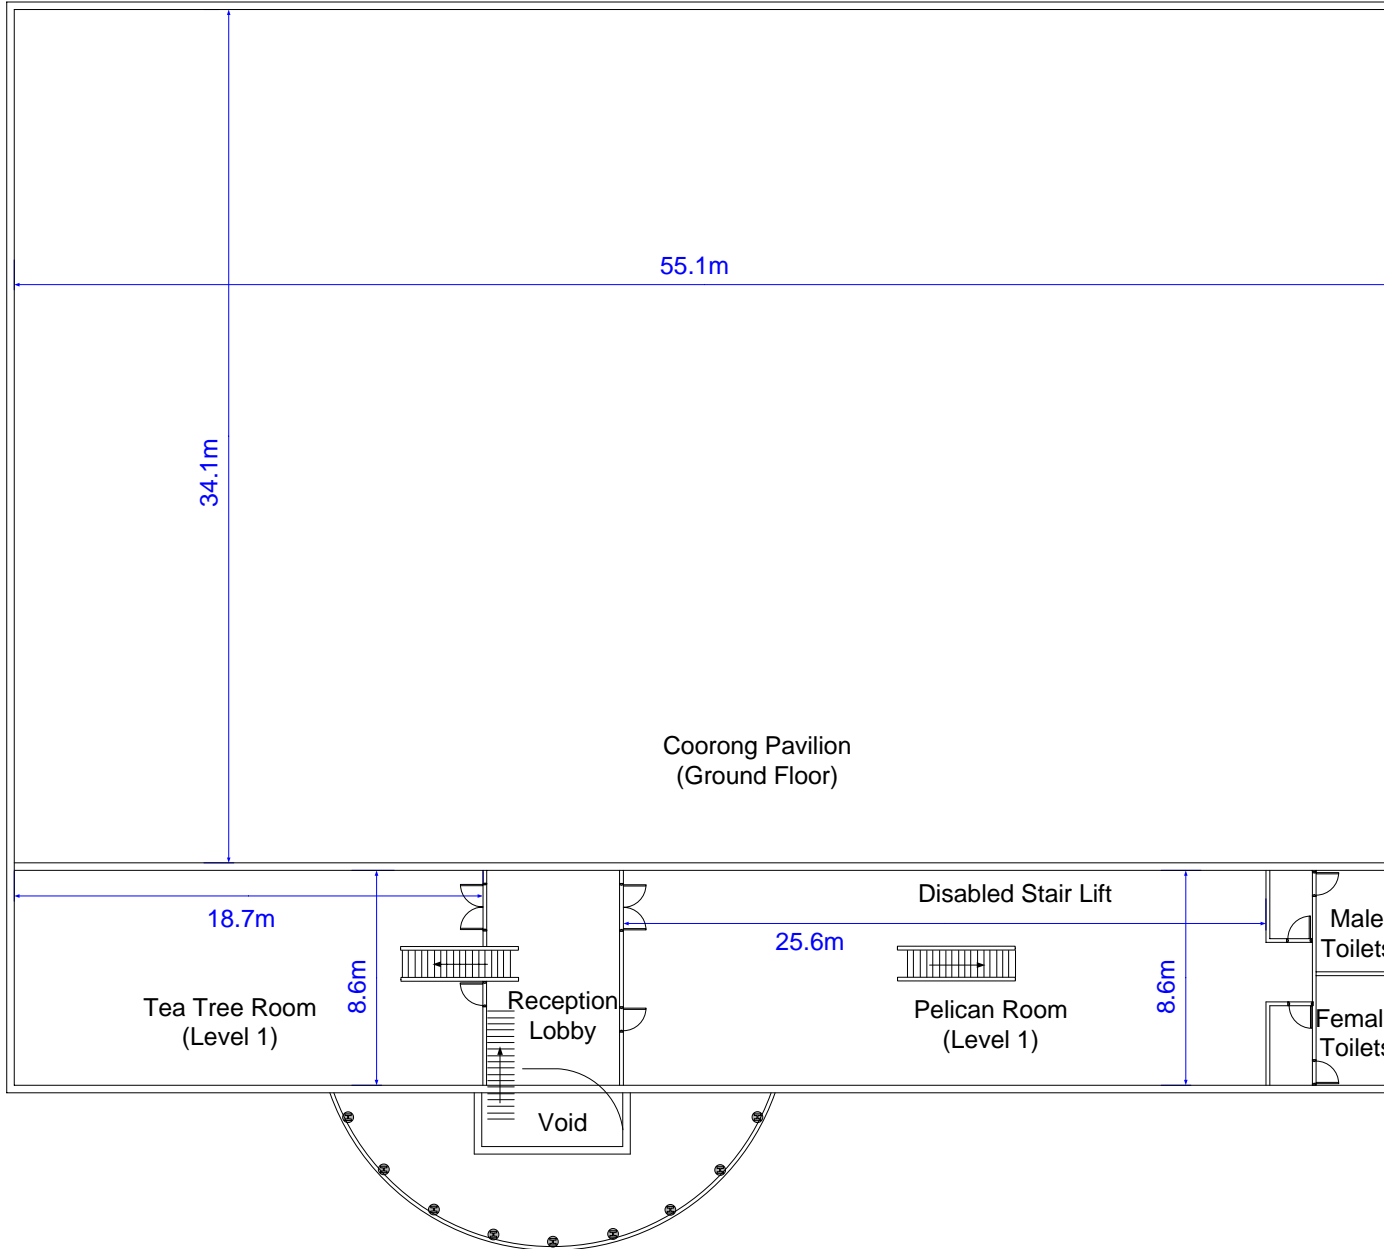

COORONG MEZZANINE LEVEL

0m. 4.5m. 7.5m. 15m.

SPECIFICATIONS

Tea-Tree Room

Area: 160.82 sq.m.
 Dimensions: 18.7m x 8.6m, Clear Span
 Ceiling Height: 2.4m
 Floor Surface: Carpet
 (300 kg per sq.m. limit)
 Heating/Cooling: Reverse Cycle Heating & Cooling
 Lighting: Dimmer & Spotlights
 Facilities: Disabled Stair Lift (via Pelican Room),
 5 x Double 10amp &
 1 x 32amp 3 Phase Power
 Outlets, Wireless Internet.

Pelican Room

Area: 220.16 sq.m.
 Dimensions: 25.6m x 8.6m, Clear Span
 Ceiling Height: 2.4m
 Floor Surface: Carpet
 (300 kg per sq.m. limit)
 Heating/Cooling: Reverse Cycle Heating & Cooling
 Lighting: Dimmer & Spotlights
 Facilities: Disabled Stair Lift,
 5 x Double 10amp Power
 Outlets, Wireless Internet.