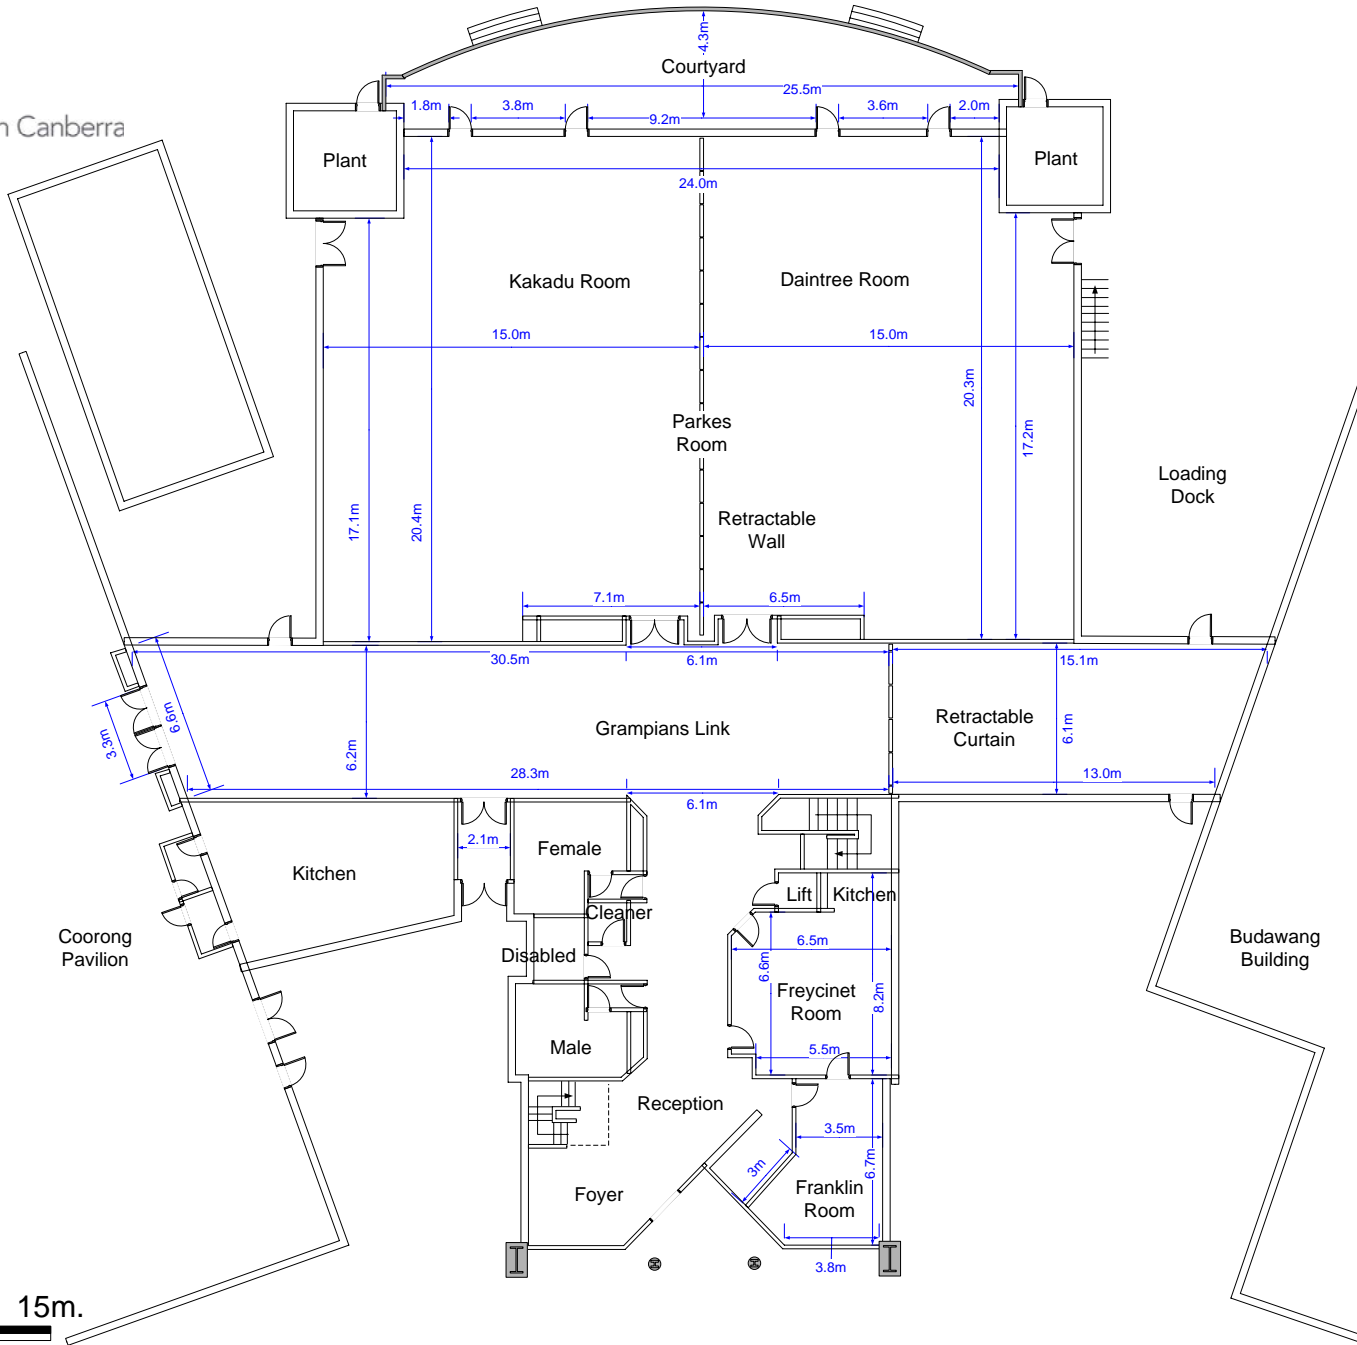

CONFERENCE CENTRE

SPECIFICATIONS

Parkes Room

Area: 600 sq.m.
Dimensions: 30.2m x 20.4m clear span
Ceiling Height: 2.6m
Floor Surface: Carpet (1 tonne limit)
Heating/Cooling: Heating & Air Conditioning
Lighting: Dimmer & Spotlights
Facilities: PA System, Wireless Internet, White Board, Retractable Wall, 2 x Double Access Doors (2.49m width x 2.65m height), 13 x double 10amp & 4 x 20amp 3 Phase Power Outlets.

Daintree Room

Area: 300 sq.m.
Dimensions: 15m x 20.3m clear span
Ceiling Height: 2.6m
Floor Surface: Carpet (1 tonne limit)
Heating/Cooling: Heating & Air Conditioning
Lighting: Dimmer & Spotlights
Facilities: PA System, Wireless Internet, White Board, Retractable Wall, 1 x Double Access Door (2.49m width x 2.65m height), 8 x Double 10amp & 2 x 20amp 3 Phase Power Outlets.

Kakadu Room

Area: 300 sq.m.
Dimensions: 15m x 20.4m clear span
Ceiling Height: 2.6m
Floor Surface: Carpet (1 tonne limit)
Heating/Cooling: Heating & Air Conditioning
Lighting: Dimmer & Spotlights
Facilities: PA System, Wireless Internet, White Board, Retractable Wall, 1 x Double Access Door (2.49m width x 2.65m height), 8 x Double 10amp & 2 x 20amp 3 Phase Power Outlets.

Freycinet Room

Area: 36 sq.m.
Dimensions: 5.5m x 6.6m clear span
Ceiling Height: 2.65m
Floor Surface: Carpet (1 tonne limit)
Heating/Cooling: Heating & Air Conditioning
Lighting: Fluorescent
Facilities: Kitchenette, Wireless Internet, 5 x Double 10amp Power Outlets.

Franklin Room

Area: 23 sq.m.
Dimensions: 3.5m x 6.7m clear span
Ceiling Height: 2.65m
Floor Surface: Carpet (1 tonne limit)
Heating/Cooling: Heating & Air Conditioning
Lighting: Fluorescent
Facilities: Phone/Fax Lines, Wireless Internet, 4 x Double 10amp Power Outlets.

Grampians Link

Area: 175.46 sq.m.
Dimensions: 28.3m x 6.2m clear span
Ceiling Height: 2.6m
Floor Surface: Vinyl Tiles and Carpet Squares (1 tonne limit)
Heating/Cooling: Heating & Air Conditioning
Lighting: Fluorescent
Facilities: Retractable Curtain, Wireless Internet, 2 x Double 10amp Power Outlets.