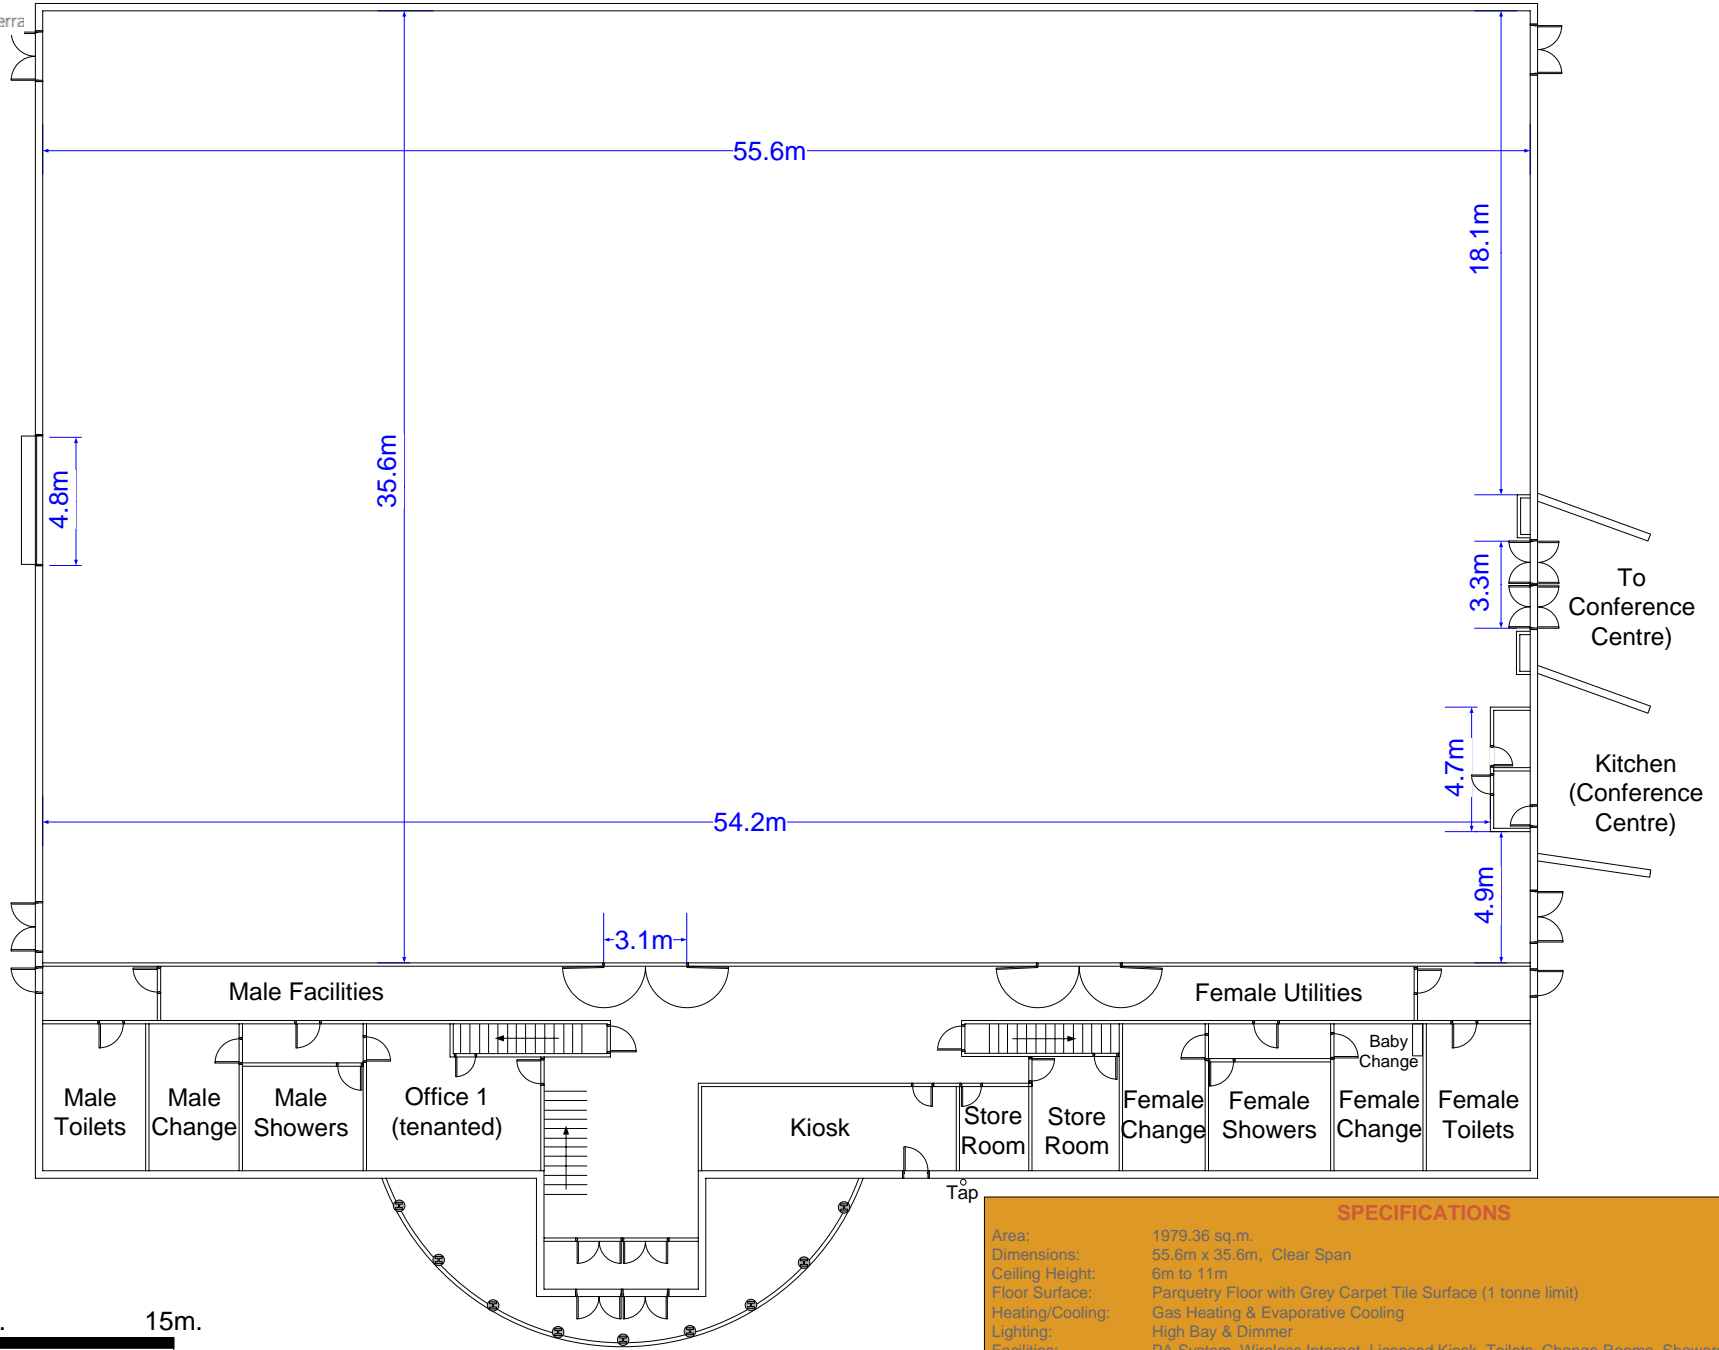

COORONG PAVILION

SPECIFICATIONS	
Area:	1979.36 sq. m.
Dimensions:	55.6m x 35.6m, Clear Span
Ceiling Height:	6m to 11m
Floor Surface:	Parquetry Floor with Grey Carpet Tile Surface (1 tonne limit)
Heating/Cooling:	Gas Heating & Evaporative Cooling
Lighting:	High Bay & Dimmer
Facilities:	PA System, Wireless Internet, Licensed Kiosk, Toilets, Change Rooms, Showers, 1 x Roller Door (4.7m width x 4.2m height), Multiple 10amp/15amp & 3 Phase Power Outlets, Baby Change Room.