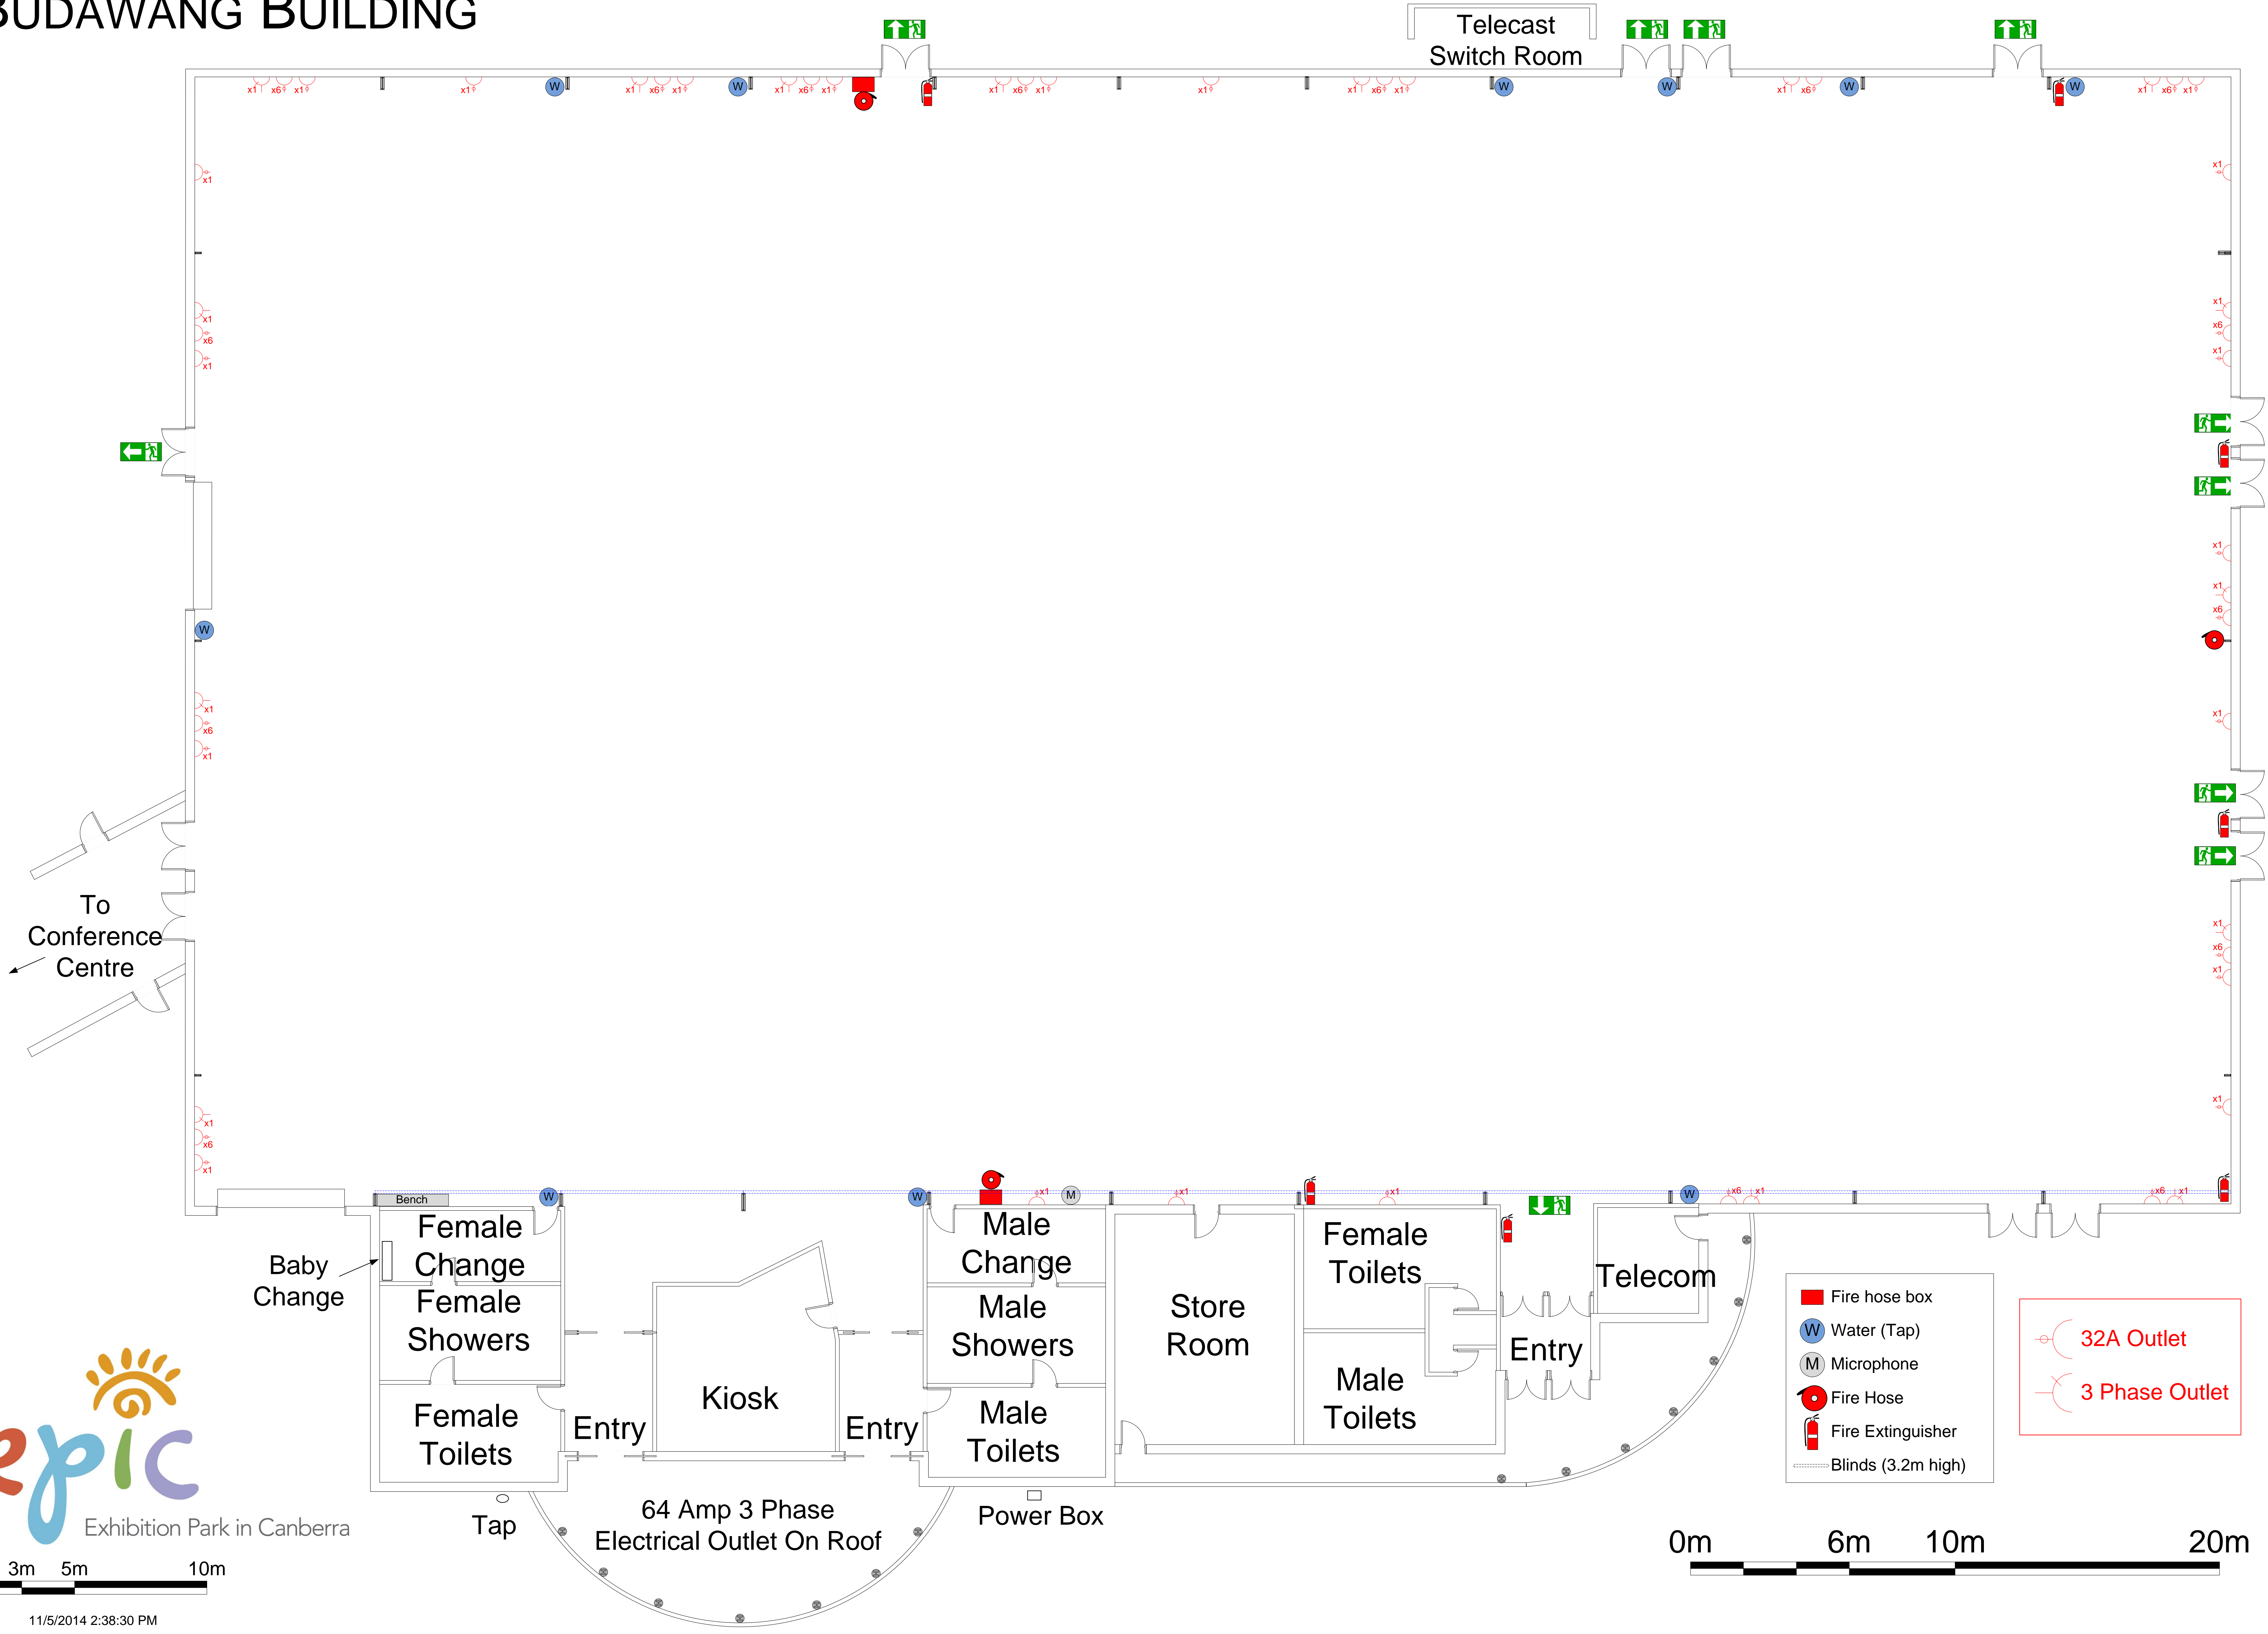

# BUDAWANG BUILDING

- Fire hose box
- Water (Tap)
- Microphone
- Fire Hose
- Fire Extinguisher
- Blinds (3.2m high)
- 32A Outlet
- 3 Phase Outlet

0m 3m 5m 10m

0m 6m 10m 20m